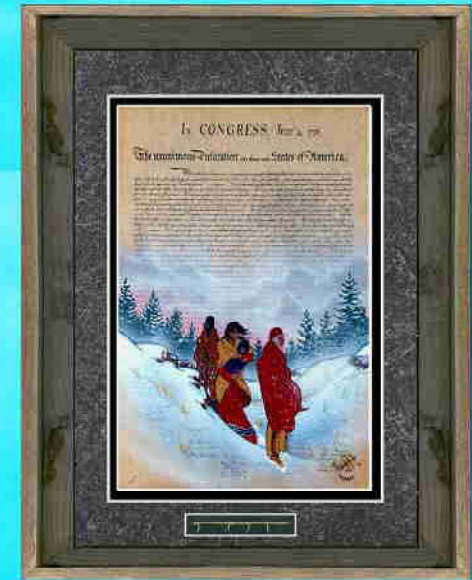

“CREATED EQUAL”

**11" x 14" Black or Barn Wood Frame,
with 6" x 9" Print & Black Matt.**

**Price \$ 55.00
Shipping \$ 15.00**

**18" x 24" Black or Barn Wood Frame,
with 12 3/4" x 18 3/4" print & Black Matt.**

**Price \$135.00
Shipping \$ 25.00**

**18" x 24" Black or Barn Wood Frame,
with 12 3/4" x 18 3/4" Print, Double
Matt & Miniature Cultural Item.**

**Price \$155.00
Shipping \$ 25.00**